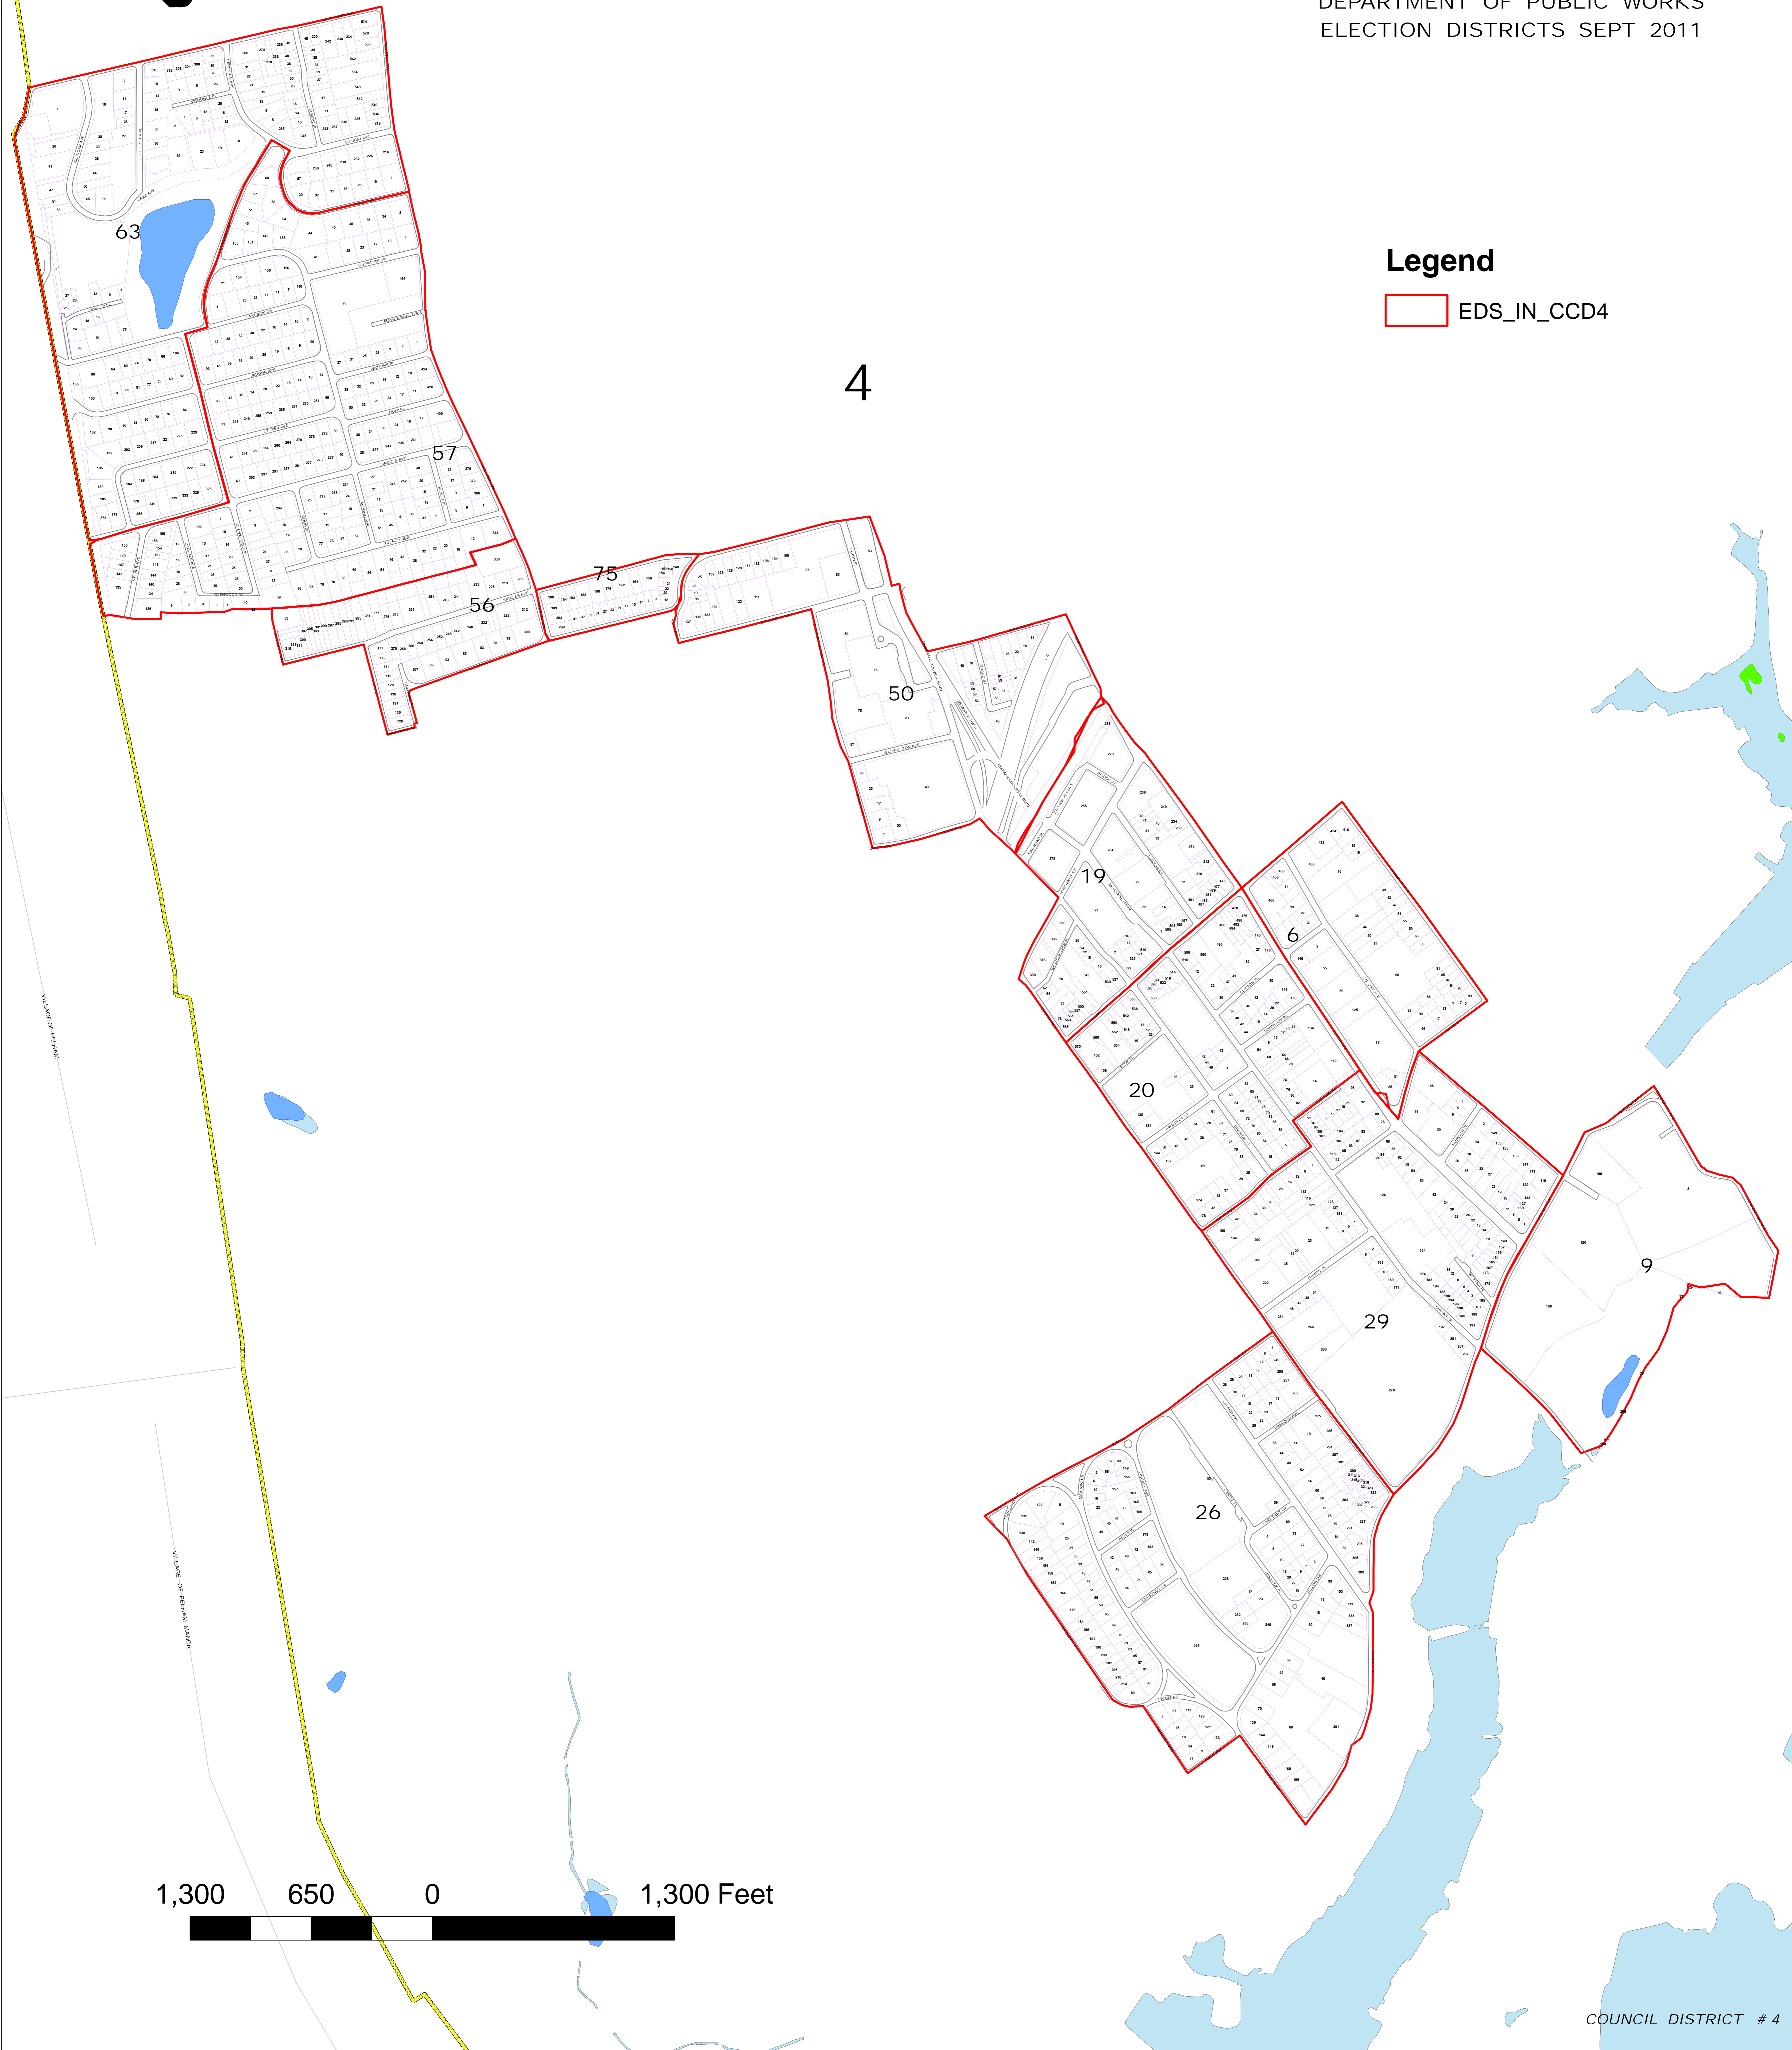

CITY OF NEW ROCHELLE
WESTCHESTER COUNTY, NEW YORK
DEPARTMENT OF PUBLIC WORKS
ELECTION DISTRICTS SEPT 2011

Legend

 EDS_IN_CCD4

4

1,300 650 0 1,300 Feet